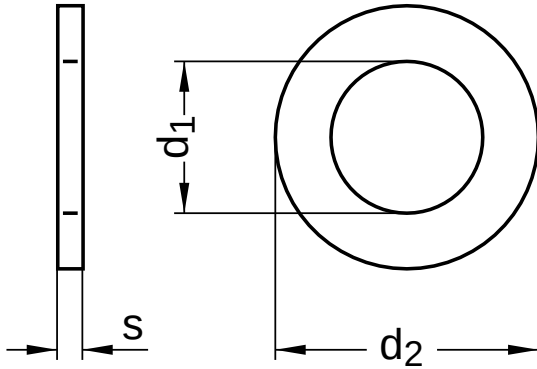

DIN 1441

Washers

Rough version | for studs

Steel | bright | Cr(VI)-free

Diameter (d)	d ₁ nominal size	d ₂ nominal size	s nominal size
5.5	5.5	10	0.8
7	7	12	1.6
9	9	16	2.0
11	11	20	2.5
13	13	25	3.0
15	15	28	3.0
17	17	28	3.0
19	19	30	4.0
21	21	32	4.0
23	23	34	4.0
24	24	36	4.0
25	25	38	4.0
26	26	40	4.0
27	27	40	5.0
28	28	40	5.0
29	29	42	5.0
31	31	45	5.0
34	34	50	5.0
37	37	52	6.0
41	41	58	6.0
46	46	62	7.0
51	51	68	8.0
56	56	75	9.0
62	62	80	9.0
72	72	95	10.0

All technical data refer to the measure mm