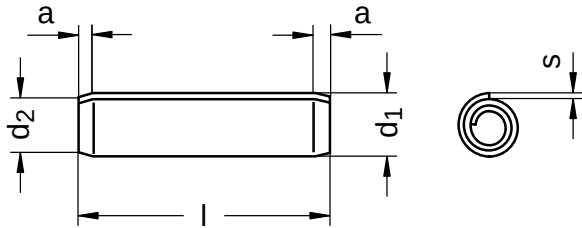

ISO 8748

Spiral spring pins

Heavy duty

Spring steel | bright | Cr(VI)-free

Diameter (d)	a	d ₁		d ₂	s nominal size
		min.	max.	max.	
2	0.7	2.11	2.21	1.90	0.22
3	0.9	3.12	3.25	2.90	0.33
4	1.1	4.15	4.30	3.90	0.45
5	1.3	5.15	5.35	4.85	0.56
6	1.5	6.18	6.40	5.85	0.67
8	2.0	8.25	8.55	7.80	0.90

nominal size	Length (l)	
	min.	max.
6	5.75	6.25
8	7.75	8.25
10	9.75	10.25
12	11.50	12.50
14	13.50	14.50
16	15.50	16.50
18	17.50	18.50
20	19.50	20.50
22	21.50	22.50
24	23.50	24.50

nominal size	Length (l)	
	min.	max.
26	25.50	26.50
28	27.50	28.50
30	29.50	30.50
32	31.50	32.50
36	35.50	36.50
40	39.50	40.50
45	44.50	45.50
50	49.50	50.50
55	54.25	55.75

All technical data refer to the measure mm

ISO 8748

Spiral spring pins

Heavy duty

Spring steel | bright | Cr(VI)-free

Diameter (d)	Length (l)																		
	6	8	10	12	14	16	18	20	22	24	26	28	30	32	36	40	45	50	55
2	●	●	●	●	●	●	●	●											
3		●	●	●	●	●	●	●	●		●	●	●	●					
4			●	●	●	●	●	●	●	●	●	●	●	●	●	●			
5				●	●	●	●	●	●	●	●	●	●	●	●	●	●	●	●
6					●	●	●	●	●	●	●	●	●		●		●	●	●
8													●	●		●	●	●	●

• Combinations available in the eShop | Other sizes on request

All technical data refer to the measure mm